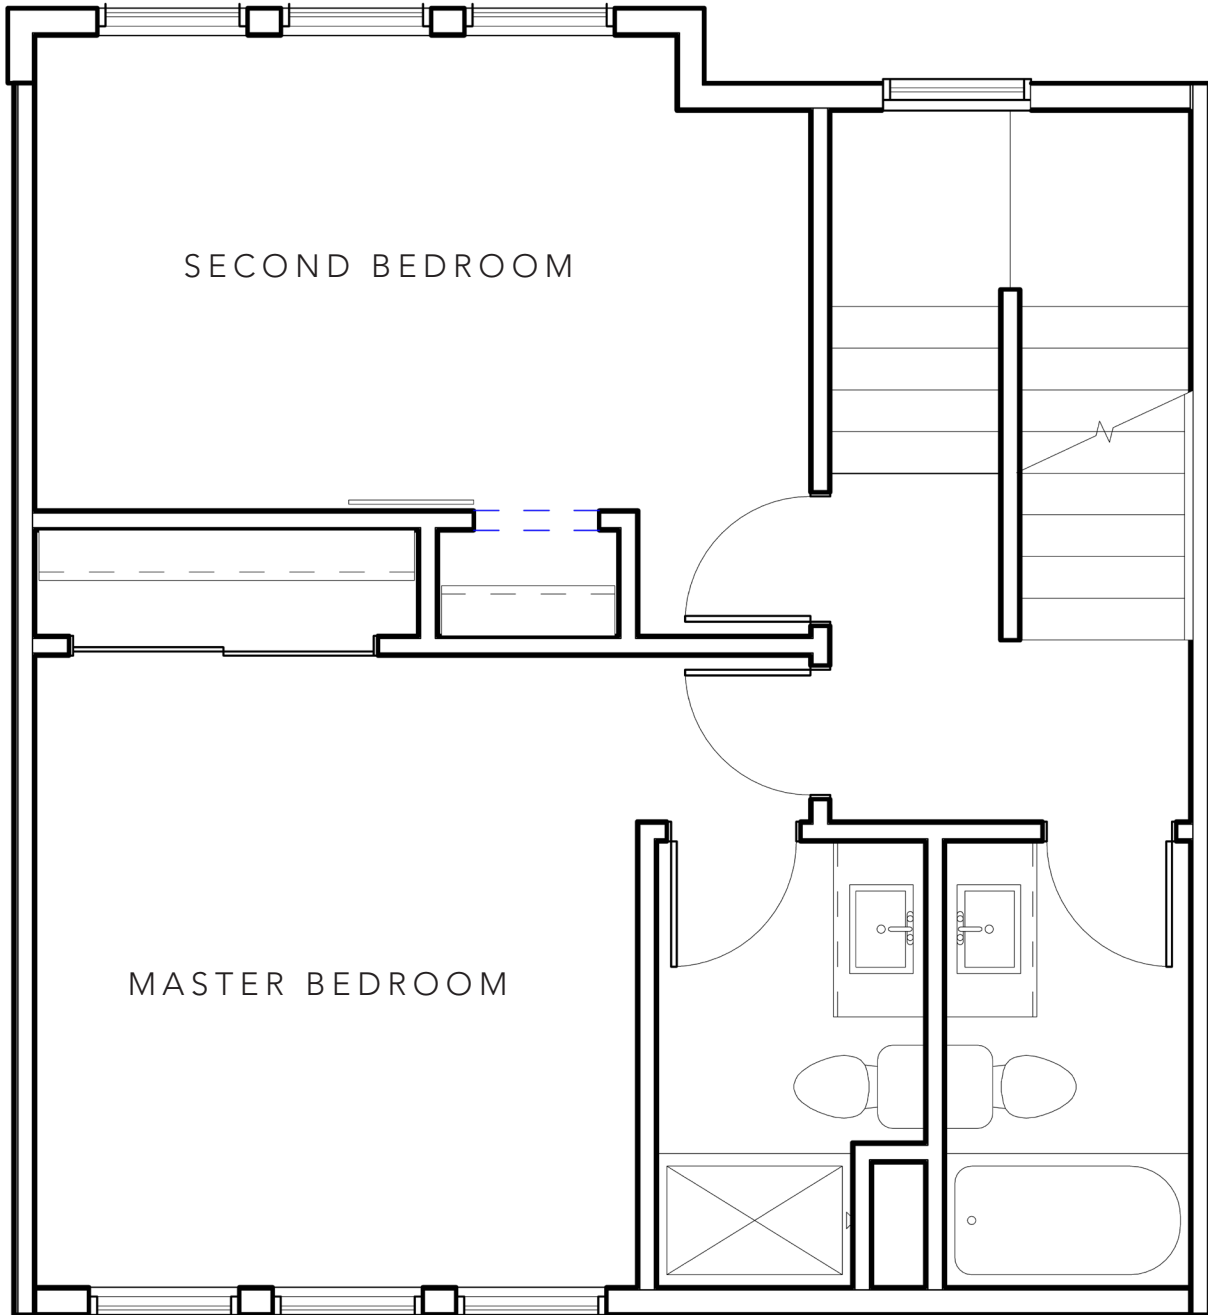

CITYVIEW 34

MODERN.BROWNSTONES

CLASSIC FLOORPLAN

The classic modern brownstone design with a contemporary open floor plan.

2 BEDROOM | 2 BATH

1,268 SQ FT

LEVEL 2 - BEDROOMS