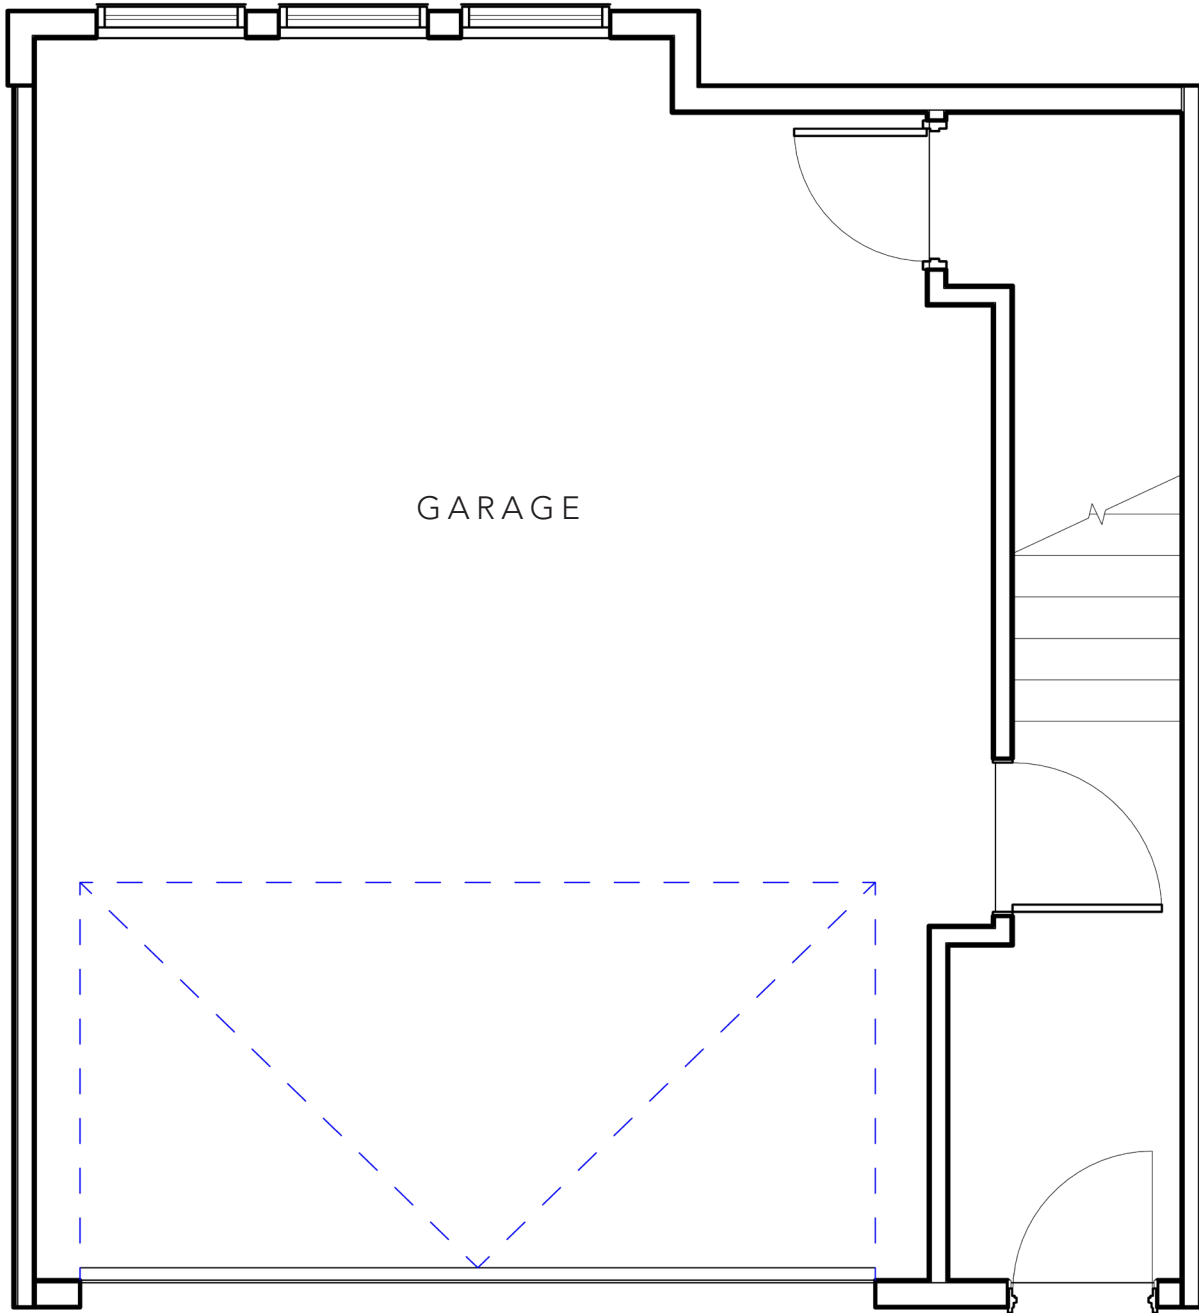

## CLASSIC FLOORPLAN

*The classic modern brownstone design with a contemporary open floor plan.*

2 BEDROOM | 2 BATH

1,268 SQ FT

LEVEL 1 - GARAGE

## CLASSIC FLOORPLAN

*The classic modern brownstone design with a contemporary open floor plan.*

2 BEDROOM | 2 BATH

1,268 SQ FT

## CLASSIC FLOORPLAN

*The classic modern brownstone design with a contemporary open floor plan.*

2 BEDROOM | 2 BATH

1,268 SQ FT

ALL LEVELS - CUTAWAY