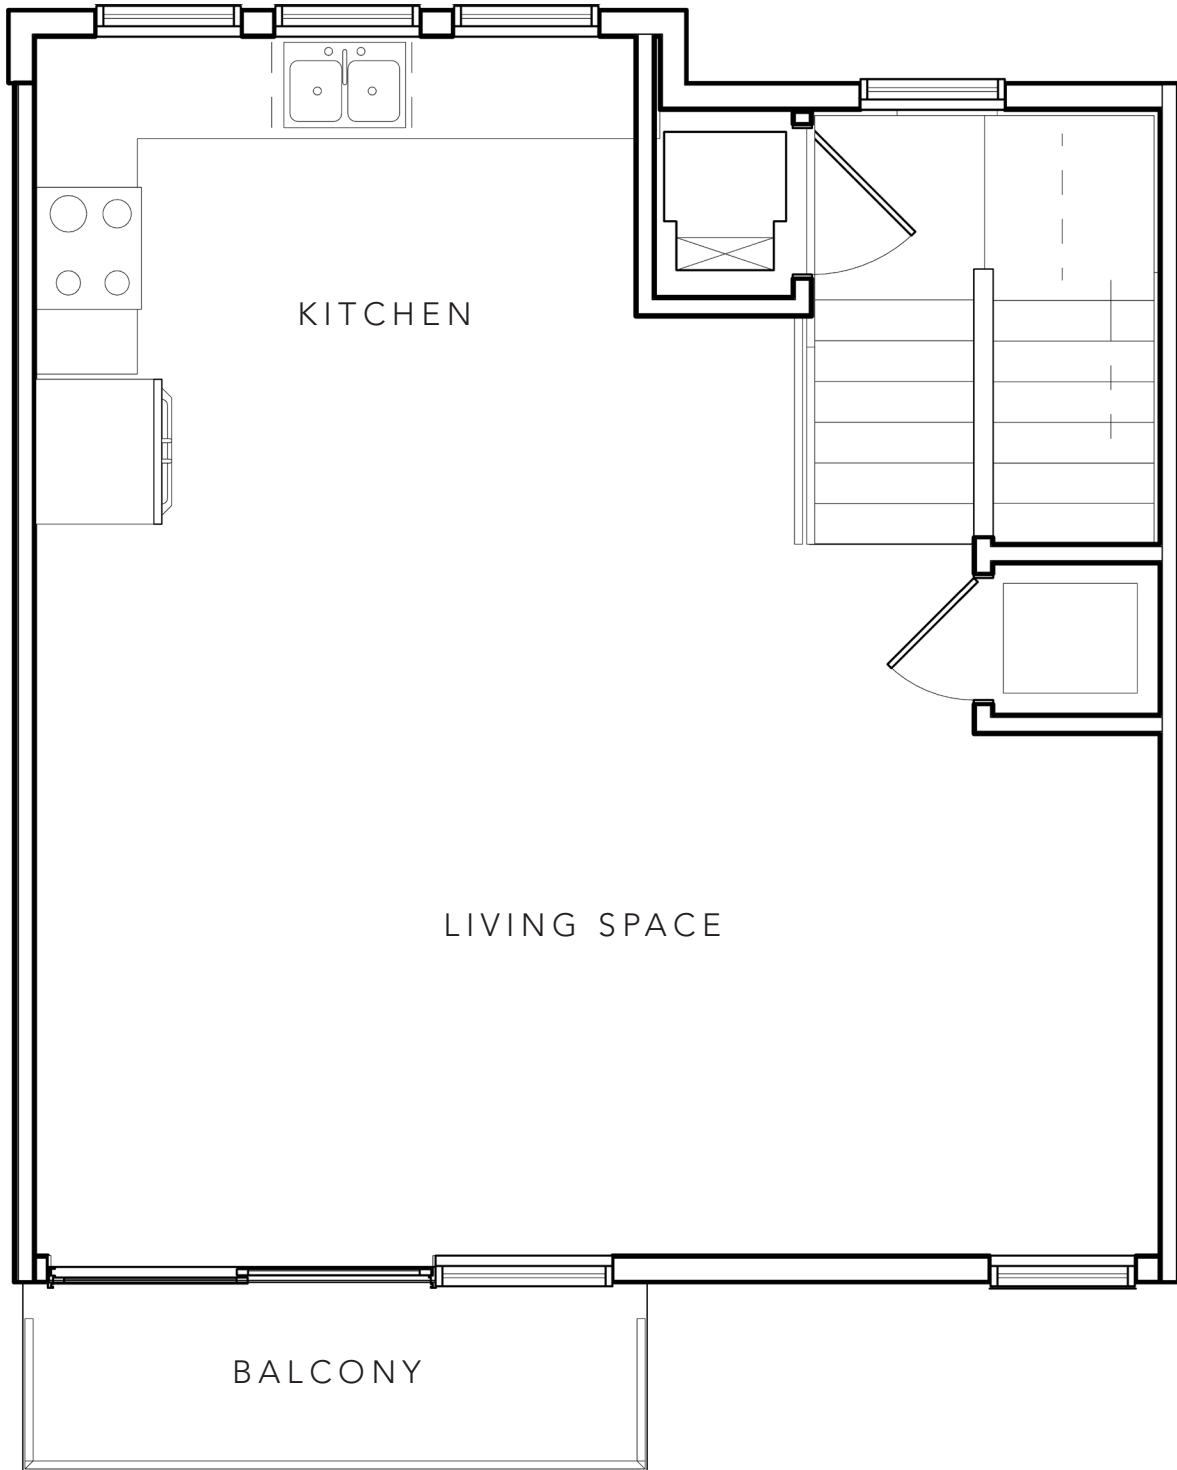

CITYVIEW 34

MODERN.BROWNSTONES

CLASSIC FLOORPLAN

The classic modern brownstone design with a contemporary open floor plan.

2 BEDROOM | 2 BATH

1,268 SQ FT

LEVEL 3 - LIVING SPACE